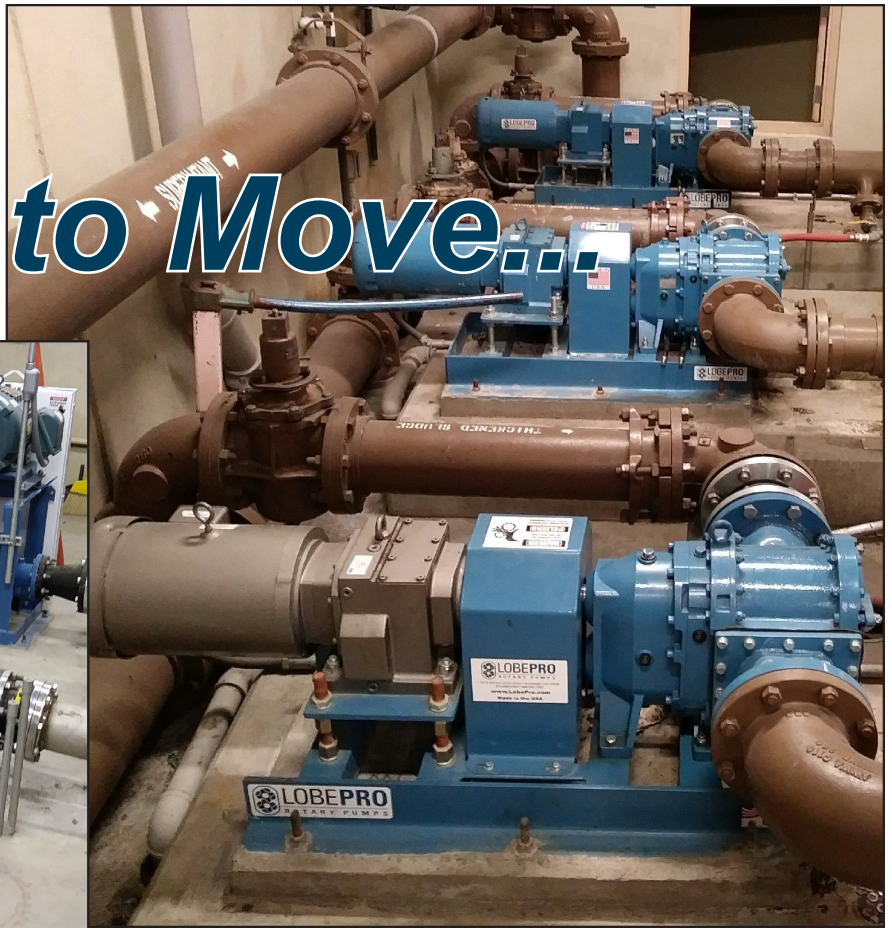

LobePro pumps in
WWTP applications

Designed to Move...

LOBEPRO
ROTARY PUMPS

2610 Sidney Lanier Drive
Brunswick, Georgia 31525
1-888-997-PUMP Toll Free
(912) 466-0304 Telephone
(912) 466-0086 Fax
www.lobepro.com